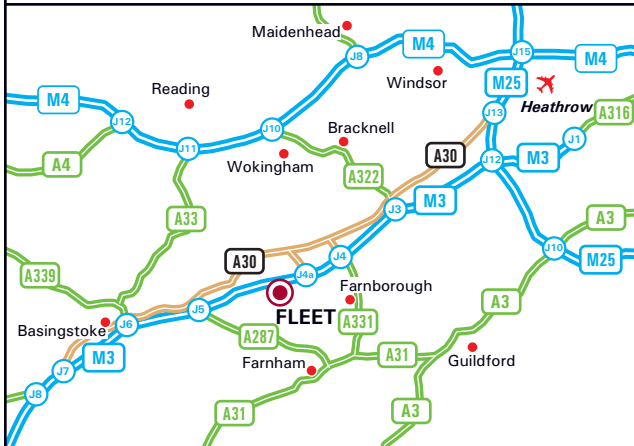

### From M3

- Leave the M3 junction 4a.
- Take the exit towards Fleet (A3013).
- At the set of traffic lights, take the A3013 towards Fleet.
- At the roundabout turn right for Ancells Park.
- Turn right into Harvest Crescent, then right into Barley Way.
- Aspen House is on the right hand side (see insert)

### By Train

- Fleet is served by trains from London Waterloo, Basingstoke, Winchester and Southampton.
- To walk from the station takes 20 minutes.

Datanet is the UK's longest established provider of business class cloud hosting, backup and connectivity solutions. Headquartered in our Fleet Data Centre only 15 miles outside the M25, Datanet is the name you can trust to deliver your Cloud, Hosting, Connectivity and Backup & Recovery solutions. Datanet is ISO certified for Information Security (ISO27001). Helping UK business transition from on-premise to the cloud with care and expertise.