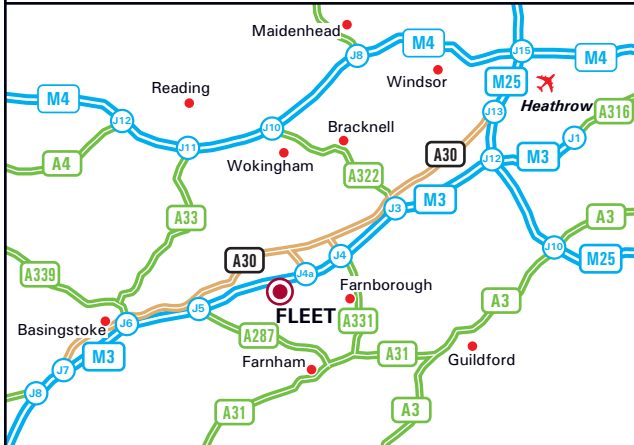

### From M3

- Leave the M3 junction 4a.
- Take the exit towards Fleet (A3013).
- At the set of traffic lights, take the A3013 towards Fleet.
- At the roundabout turn right for Ancells Park.
- Turn right into Harvest Crescent, then right into Barley Way.
- Aspen House is on the right hand side (see insert)

### By Train

- Fleet is served by trains from London Waterloo, Basingstoke, Winchester and Southampton.
- To walk from the station takes 20 minutes.

Datanet is the UK's longest established provider of business class cloud hosting, backup and connectivity solutions. Headquartered in our Fleet Data Centre only 15 miles outside the M25, Datanet is the name you can trust to deliver your Cloud, Hosting, Connectivity and Backup & Recovery solutions. Datanet is ISO certified for Information Security (ISO27001). Helping UK business transition from on-premise to the cloud with care and expertise.